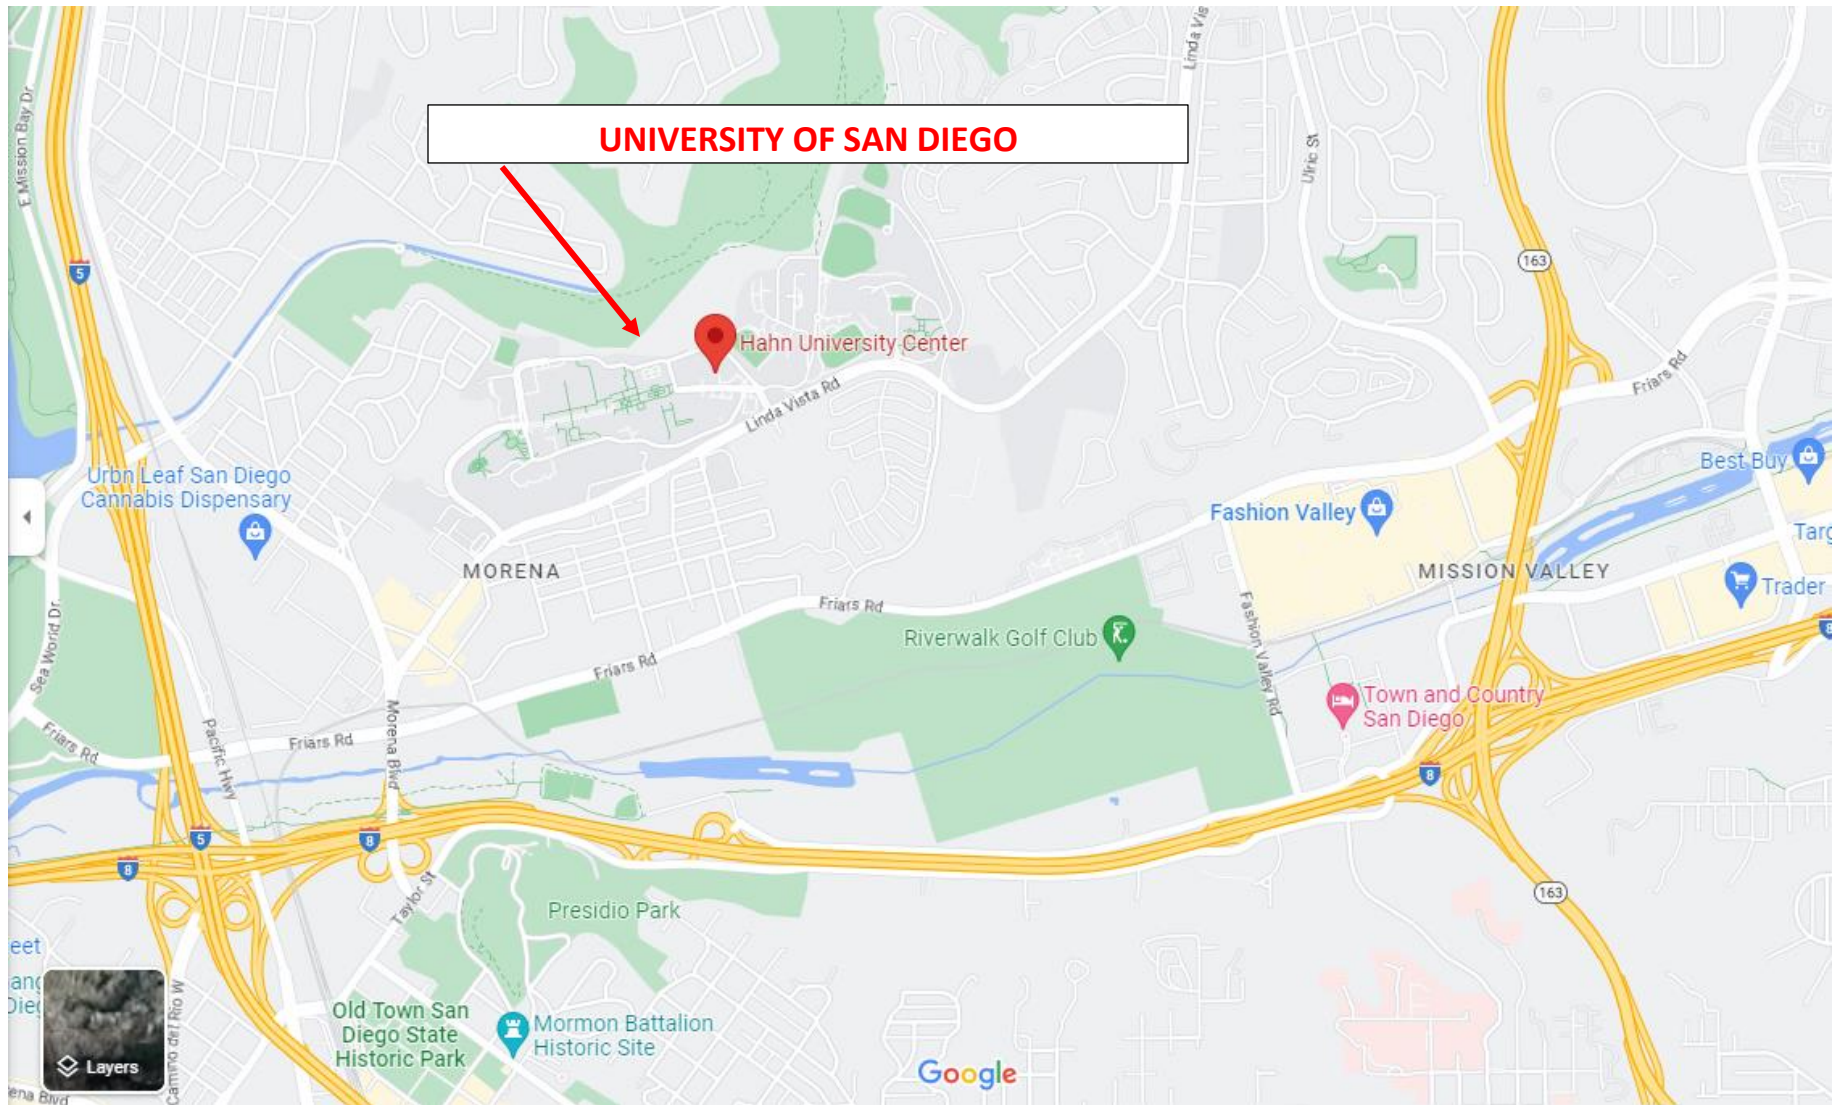

UNIVERSITY OF SAN DIEGO
5998 Alcalá Park, San Diego, CA 92110

DRIVING DIRECTIONS

From the North via I-5	<ul style="list-style-type: none">• Use I-5 South• Take Exit 21 for Sea World Drive / Tecolote Road• Turn left onto Sea World Drive / Tecolote Road (toward Morena Blvd.)• Turn right at the second street onto Morena Blvd.• Turn left onto Napa Street• Turn left onto Linda Vista Road• Turn left onto Alcalá Park (main campus entrance at the top of the hill)
From the North via I-15 / Hwy 163	<ul style="list-style-type: none">• Use 163 South• Take Exit 4 for Friars Road• Turn left (West) onto Friars Road• Turn right onto Via Las Cumbres• Turn left onto Linda Vista Road• Turn right onto Alcalá Park (main campus entrance)
From the South via I-5 or from the Airport	<ul style="list-style-type: none">• Use I-5 North• Take Exit 20 for I-8 East, and follow the signs for Morena Blvd.• Turn right onto Linda Vista Road• Turn left onto Alcalá Park (main campus entrance at the top of the hill)
From the East	<ul style="list-style-type: none">• Use I-8 West• Take Exit 2C for Morena Blvd.• Merge onto Morena Blvd.• Turn right onto Linda Vista Road• Turn left onto Alcalá Park (main campus entrance at the top of the hill)

UNIVERSITY OF SAN DIEGO CAMPUS

HAHN UNIVERSITY CENTER
University of San Diego

DANCING HERE!
Forum A-B-C

TORERO WAY (On-Campus Street)

LINDA VISTA ROAD

ALCALA PARK WAY (Street)

PARKING STRUCTURE

Campus Entrance

Hahn University Center